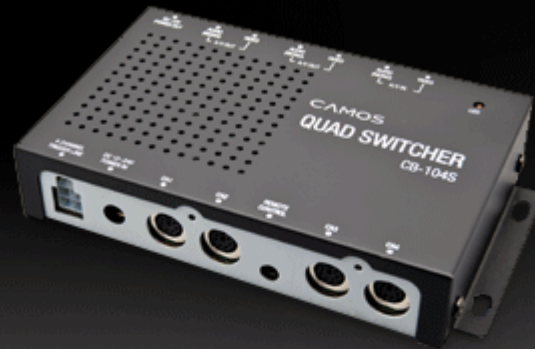

# Quad switcher box : CB -104S

- Connecting max. 4 cameras and 1 A/V input
- User can choice split screen ( 2/ 3/ 4 / H Split screen )
- 4 of Trigger Line input
- Auto switching function
- MIRROR screen support for camera input
- NTSC/PAL (User can choice manually)

Power Supply	DC IN 12V~24V
Power Consumption	200mA (Set only)
Video In	RCA (1)
Camera In	6P miniDIN (4)
Monitor Out	RCA (2)
Audio Jack	RCA input (1), RCA output (1)
DC IN	DC power input terminal
DC OUT	DC power output terminal (Max.1A)
Remote Infrared LED	Max. 10m
Operating Temperature	0°C ~ 60°C
Storage Temperature	-10°C ~ 70°C
Material	SBHG
Dimension	140(W) x 30(H) x 90(D) mm (Including assembling parts : 160(W) mm)
Weight	380g