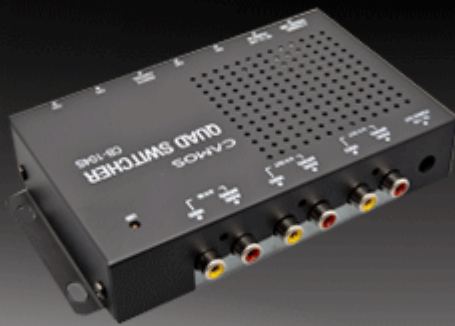

# Quad switcher box : CB -104S

- Connecting max. 4 cameras and 1 A/V input
- User can choice split screen ( 2/ 3/ 4 / H Split screen )
- 4 of Trigger Line input
- Auto switching function
- MIRROR screen support for camera input
- NTSC/PAL (User can choice manually)

Power Supply	DC IN 12V~24V
Power Consumption	200mA (Set only)
Video In	RCA (1)
Camera In	6P miniDIN (4)
Monitor Out	RCA (2)
Audio Jack	RCA input (1), RCA output (1)
DC IN	DC power input terminal
DC OUT	DC power output terminal (Max.1A)
Remote Infrared LED	Max. 10m
Operating Temperature	0°C ~ 60°C
Storage Temperature	-10°C ~ 70°C
Material	SBHG
Dimension	140(W) x 30(H) x 90(D) mm (Including assembling parts : 160(W) mm)
Weight	380g